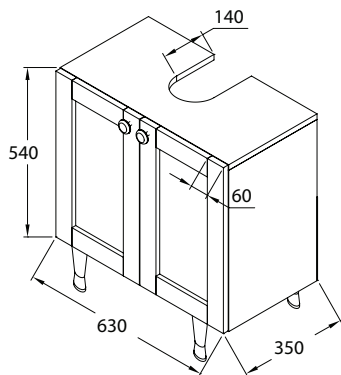

Fittings: doors open 100° with a combination of moistproof chipboard and nontransparent glass (milk glass).

Handles: plastic, round, chrom glossy.

Legs: Plastic, adjustable height, chrom glossy.

Washbasin: VALENTINA 670 mm Art. N° 3-530, SARA 650 mm Art. N° 3-705, JULIJA NOVA 650 mm Art. N° 3-275, IRENA 650 mm Art.N° 3-608

Kupaonski ormarić stajaći s nožicama, 2 police/

Bathroom standing cabinet with legs, 2 shelves

Art.No.	Dimenzija/ Dimension	Boja/Colour	
		Fronte/ Fronts	Korpus/ Corpus
T20058A23076	540x630x350 mm	calvados natur/ calvados natur	calvados natur/ calvados natur
T20058A23079	540x630x350 mm	hrast chateau/ oak chateau	hrast chateau/ oak chateau